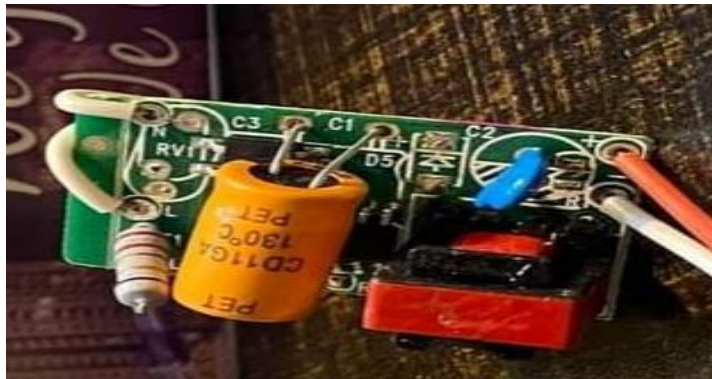

www.gbworldtradecoltd.com

High light transmittance
PC cover

PC +Aluminium
lamp body

E27/ B22 Base
For choice

SMD 2835 100LM/W

Constat Drive
With Wide Range

Basic LED Reference Example

Kelvin Color Temperature Scale Chart