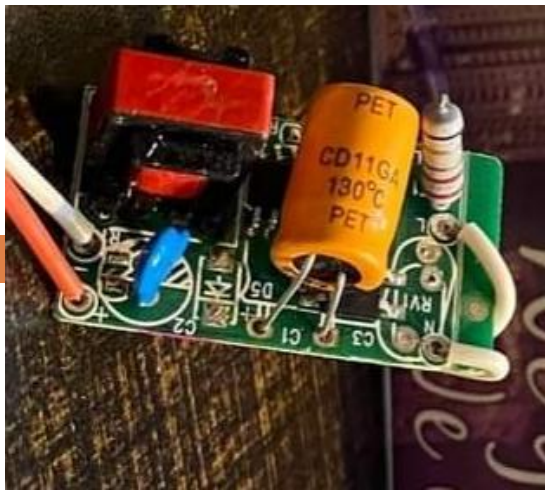

www.gbworldtradecoltd.com

High light transmittance
PC cover

PC +Aluminium
lamp body

E27/ B22 Base
For choice

SMD 2835 100LM/W

Constat Drive
With Wide Range

Basic LED Reference Example

Kelvin Color Temperature Scale Chart