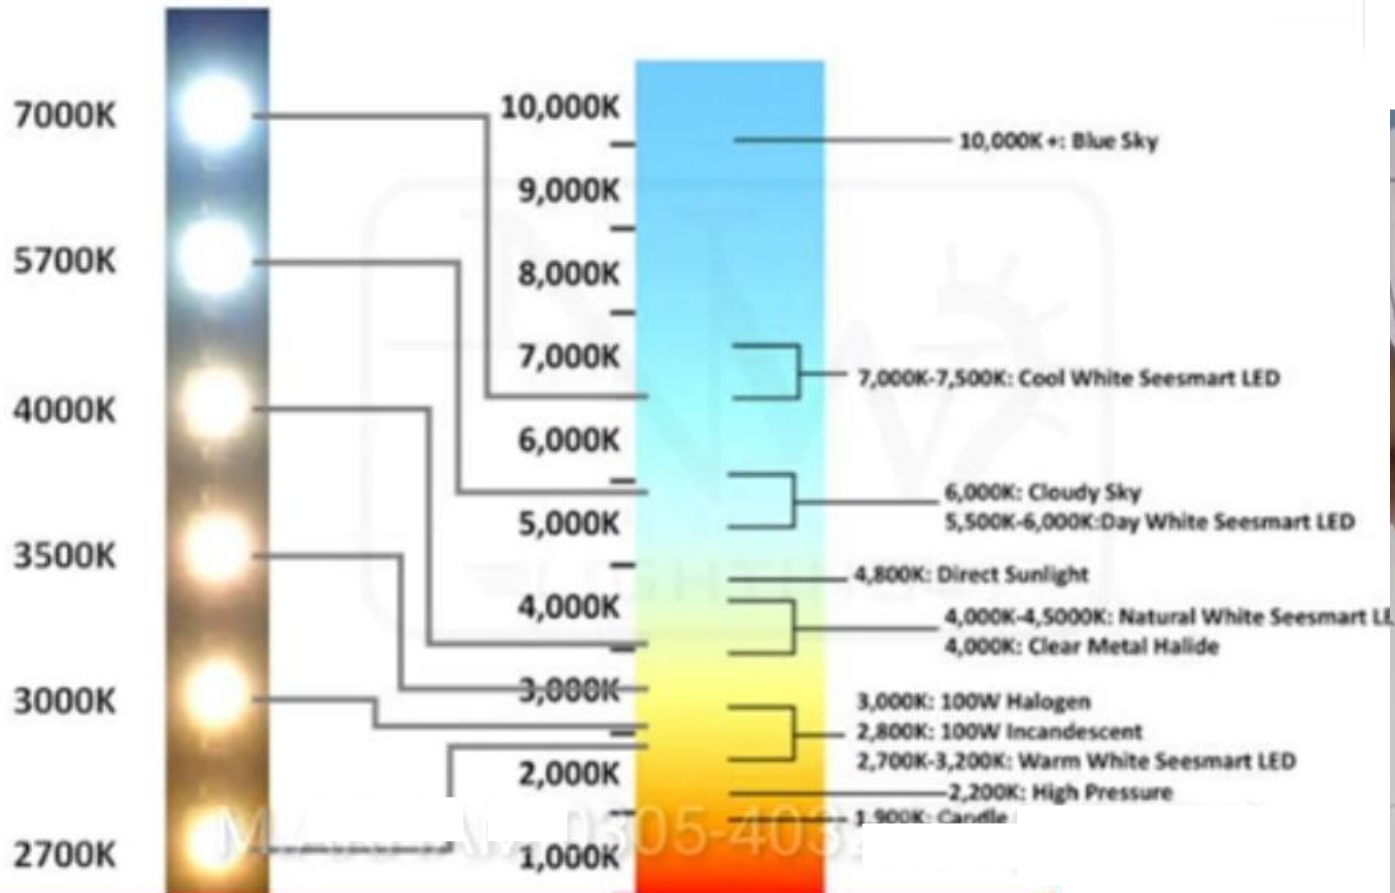

www.gbworldtradecoltd.com

High light transmittance
PC cover

PC +Aluminium
lamp body

E27/ B22 Base
For choice

SMD 2835 100LM/W

Constat Drive
With Wide Range

Basic LED Reference Example

Kelvin Color Temperature Scale Chart